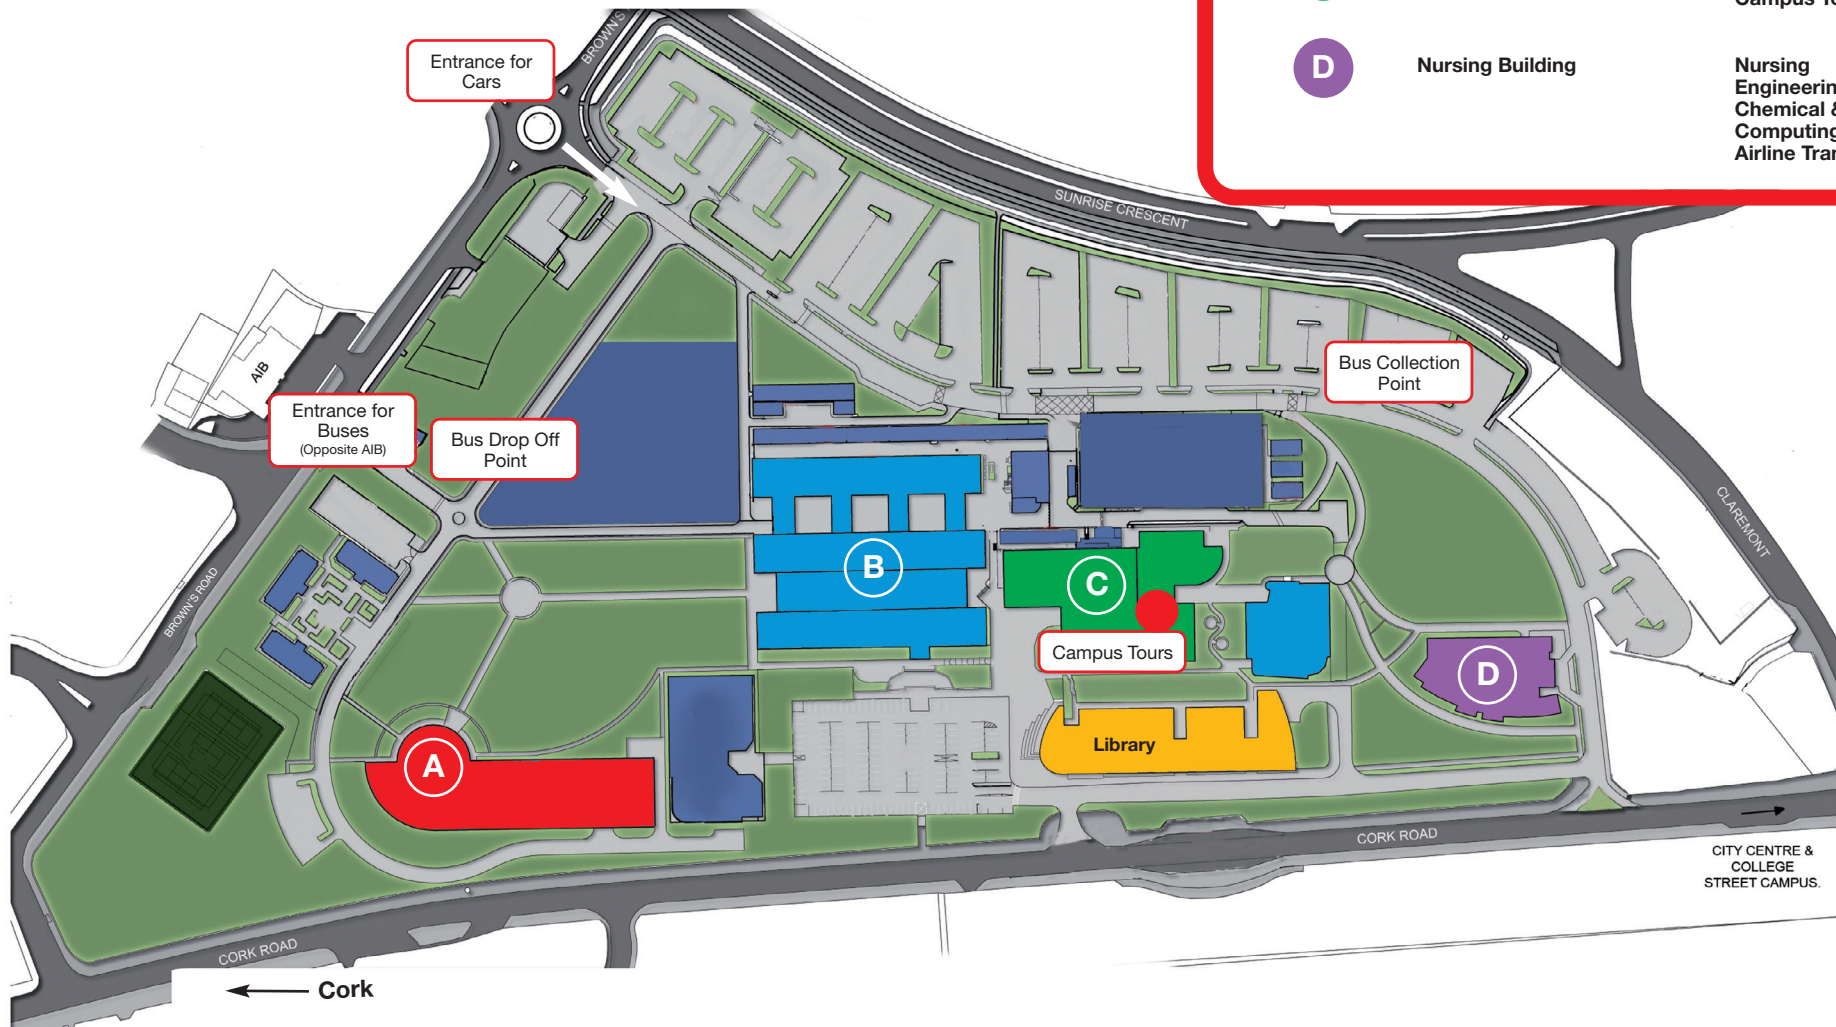

WIT Open Day Campus Map

Win an iPad!

www.facebook.com/waterfordit

And let us know why "WIT rocks my world..." in 10 words or less by 3pm on Friday, 21st January 211.

Area	Building Title	Open Day Talks and Stands
A	Tourism & Leisure Education Building	Hospitality Health & Sport
B	Administration Building	Student Life & Learning Clubs & Societies Students Union Accommodation WITCard Applied Arts Art, Design & Music
C	Business Building	Business Campus Tours
D	Nursing Building	Nursing Engineering Chemical & Life Science Computing Airline Transport